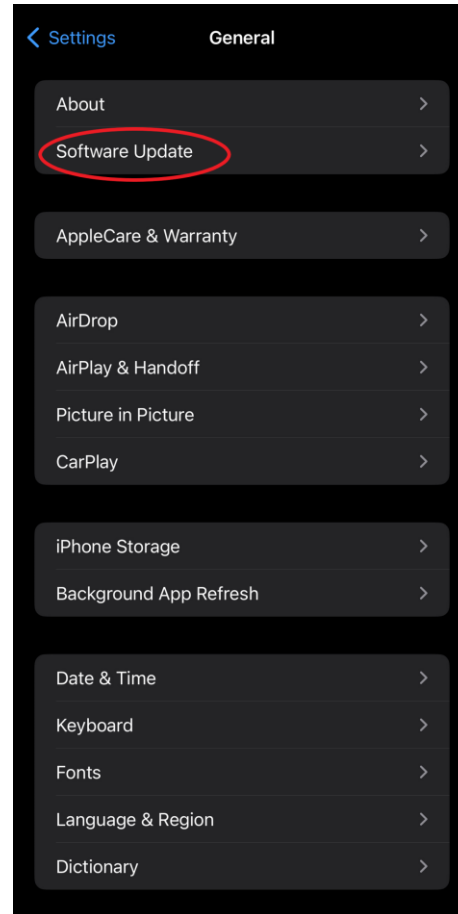

How To Tell Which IOS Version You're On

Settings

General

Software Update

iOS Version

Where To Check Model Number & IOS Version

You will need to click on the “MGCK3LL/A” to see the one models named in the other PowerPoint. Yours will not say the same as mine.