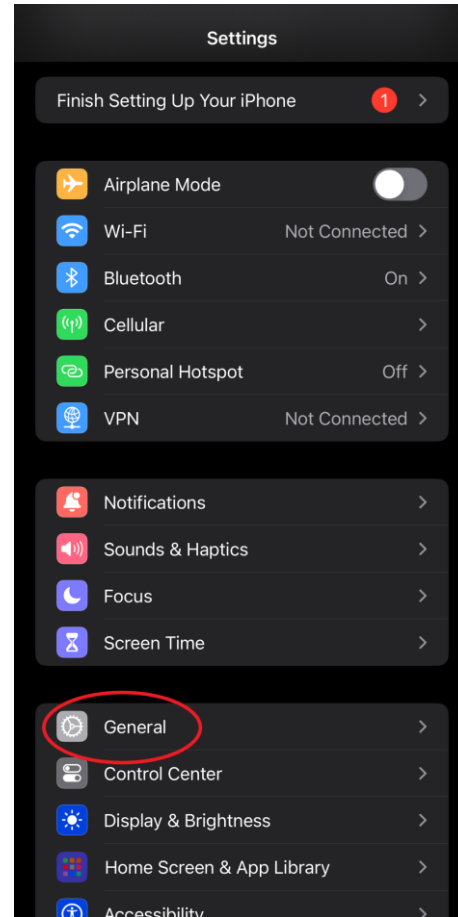

How To Tell Which IOS Version You're On

Settings

General

Software Update

iOS Version

Where To Check Model Number & IOS Version

You will need to click on the “MGCK3LL/A” to see the one models named in the other PowerPoint. Yours will not say the same as mine.