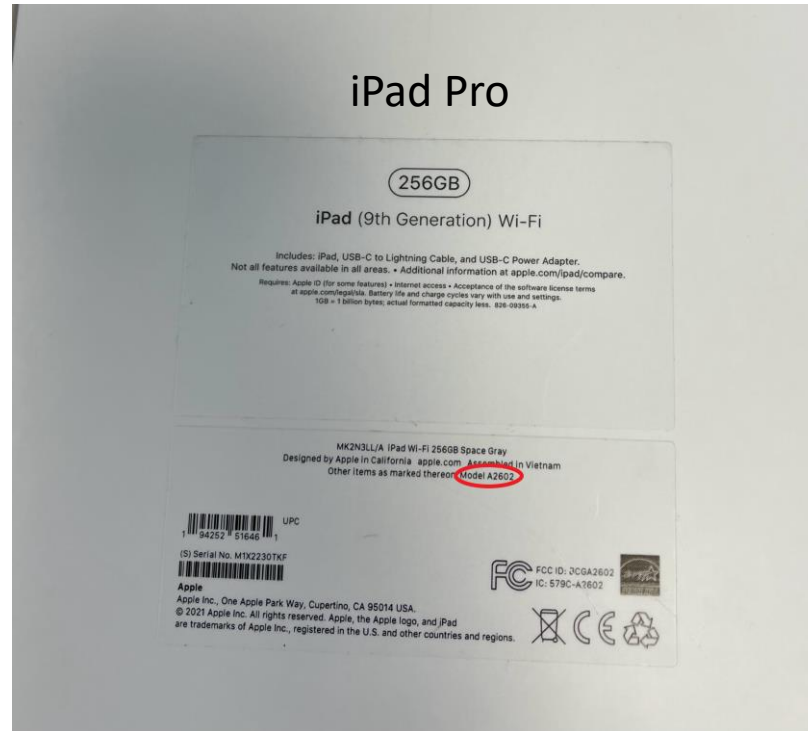

How To Tell Which iPad You Have

Find The Model Number

iPad Pro 6th Gen

- Year: 2022
- Model number (on the back cover):
- A2436 on iPad Pro 12.9-inch (6th generation)

iPad Pro Gen's Explained

iPad Pro 11-inch (4th generation)

- Year: 2022
- Model number (on the back cover):
- A2759 on iPad Pro 11-inch (4th generation)

iPad Pro 12.9-inch (5th generation)

- Year: 2021
- Model number (on the back cover):
- A2378 on the iPad Pro