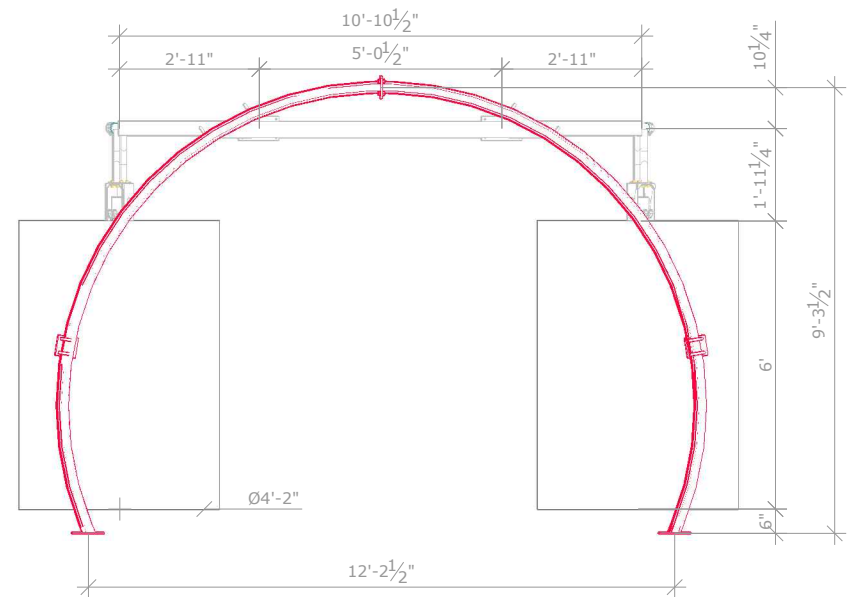

581 Ottawa Ave.
Holland, MI 49423
616 494 0771
tommycarwash.com

BLOWER ARCHES WITH DRYING BRUSHES

PLAN VIEW

SIDE ELEVATION

FRONT ELEVATION