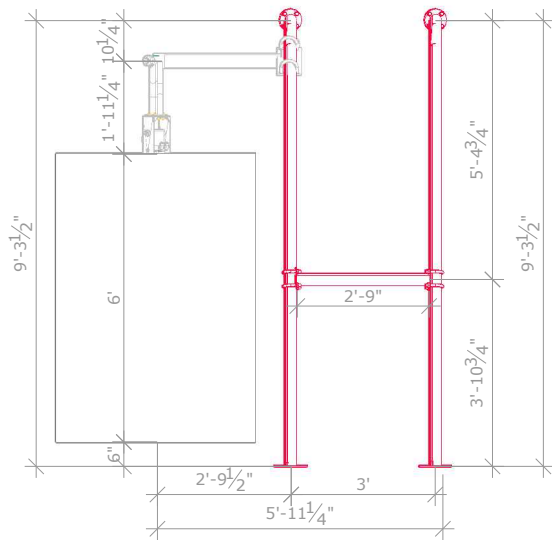

581 Ottawa Ave.
Holland, MI 49423
616 494 0771
tommycarwash.com

BLOWER ARCHES WITH DRYING BRUSHES

PLAN VIEW

SIDE ELEVATION

FRONT ELEVATION