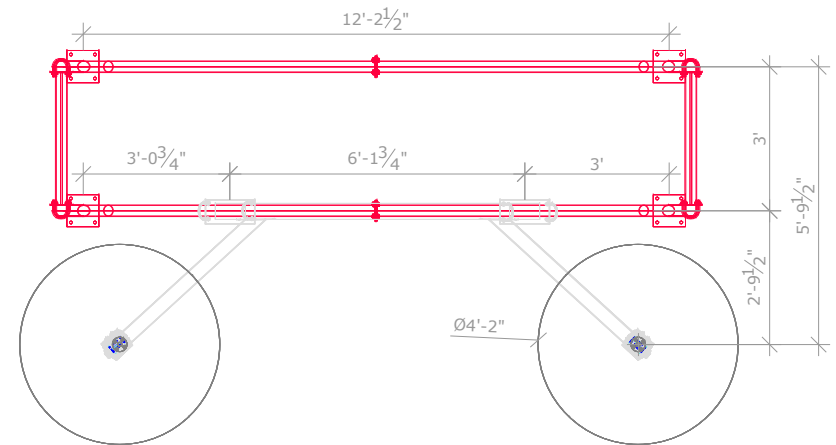

581 Ottawa Ave.
Holland, MI 49423
616 494 0771
tommycarwash.com

BLOWER ARCHES WITH DRYING BRUSHES

PLAN VIEW

SIDE ELEVATION

FRONT ELEVATION