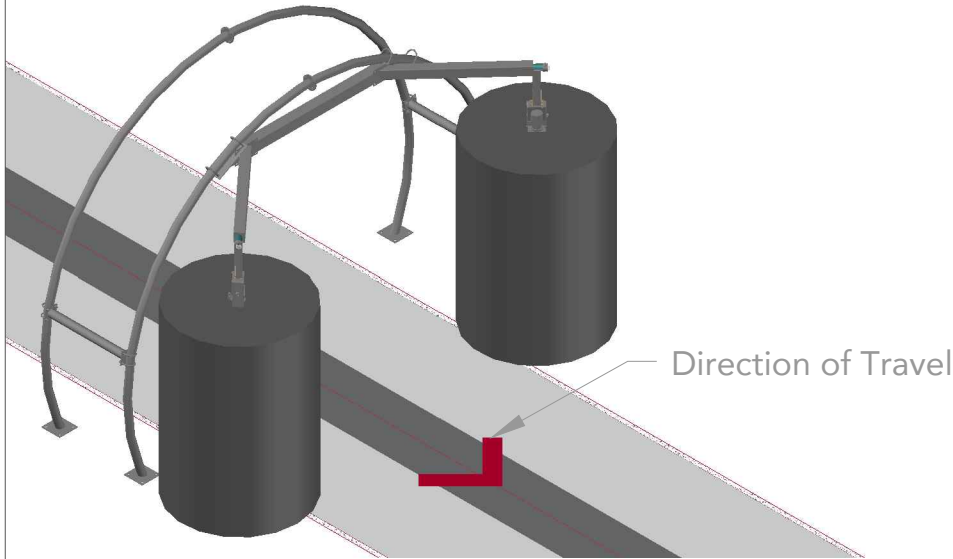

581 Ottawa Ave.
Holland, MI 49423
616 494 0771
tommycarwash.com

BLOWER ARCHES WITH DRYING BRUSHES

PLAN VIEW

SIDE ELEVATION

FRONT ELEVATION