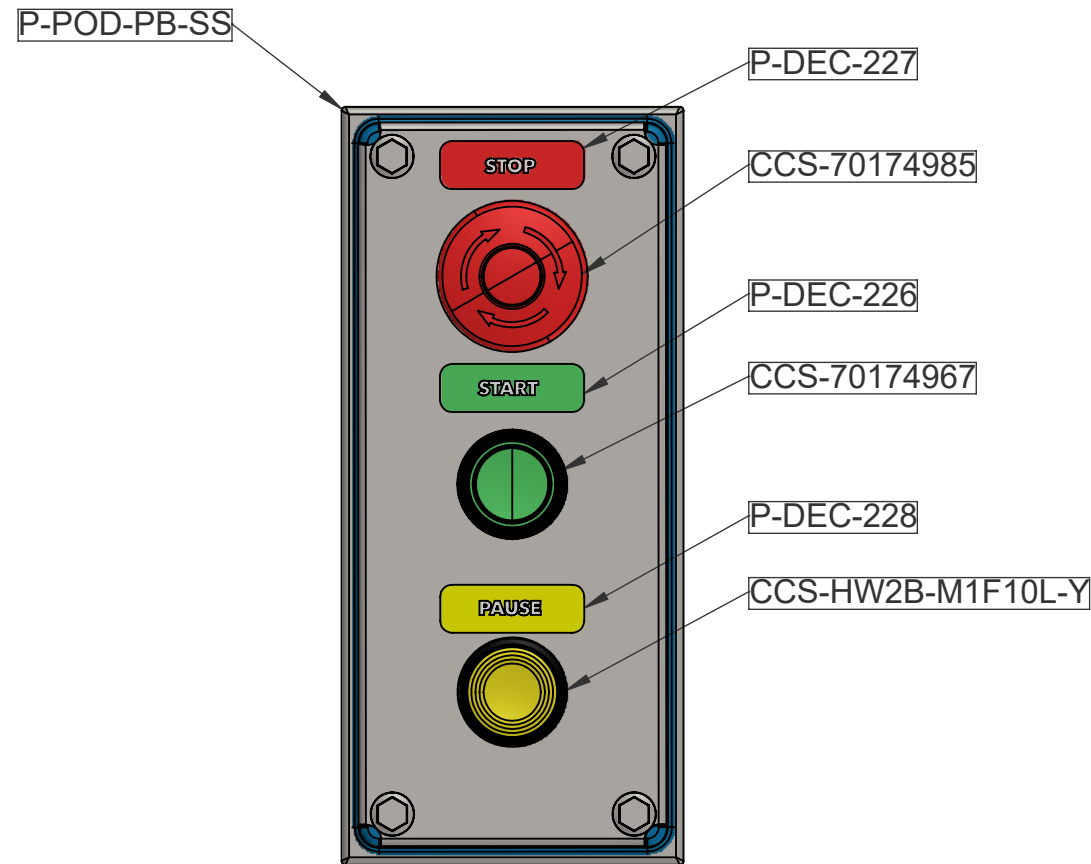

**NOTE:**

IF PART OF RETROFIT KIT SHIP ALL PARTS LOOSE

BACK VIEW  
DRILL HOLE IN CENTER

QTY.	PART NUMBER	DESCRIPTION
1	CCS-70174967	SWITCH, NON-ILLUM,PB ROUND,FLUSH,1NO GREEN
1	CCS-70174985	SWITCH, E-STOP,PUSH/PULL 40MM MUSHROOM(RED)
1	CCS-HW2B-M1F10L-Y	SWITCH, FLUSH-YELLOW
1	CCS-PS0509NBK	HUBBELL MULTI-POSITION SWIVELLOK 1/2" CONDUIT FITTING
1	P-DEC-226	START DECAL (GREEN W/ WHITE)
1	P-DEC-227	STOP DECAL (RED W/ WHITE)
1	P-DEC-228	PAUSE DECAL (YELLOW W/ WHITE)
1	P-POD-PB-SS	PUSH BUTTON ENCLOSURE 3 HOLE CUTOUT STAINLESS STEEL

 581 Ottawa Ave. Holland, MI 49423 616-494-0771-tommycarwash.com		PART NUMBER: <b>CCS-SSPS-WM-A</b>	REV. -
		DESCRIPTION: <b>START-STOP-PAUSE SS PUSH BUTTON STATION ASSEMBLY</b>	
DIMENSIONS: UNLESS STATED OTHERWISE: ALL DIMENSIONS ARE IN INCHES TOLERANCES: X:± 0.1 XX:± 0.01 XXX:± 0.005 ANGLE:± 0.5		MATERIAL: VARIES	FINISH: -
		DRAWN BY: DF	DATE: 11/18/2021
CONFIDENTIAL WARNING: THIS SHEET CONTAINS AND CONSTITUTES CONFIDENTIAL INFORMATION, IMAGES AND TRADE SECRETS OF TOMMY CAR WASH SYSTEMS. ANY UNAUTHORIZED USE OR PORTION THEREOF, IS STRICTLY PROHIBITED. THIS WORK IS THE EXCLUSIVE PROPERTY OF TOMMY CAR WASH SYSTEMS. ALL RIGHTS RESERVED		APPROVED BY: DB	DATE: 11/18/2021
	INITIAL RELEASE 11/18/2021	SCALE 1:2	SHEET 1 OF 1
NO.	REVISION/ISSUE	DATE	