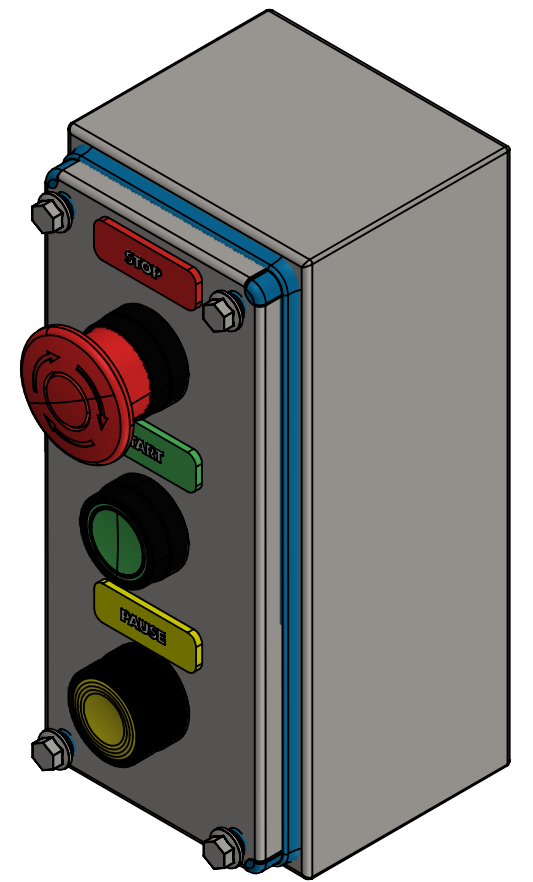

**NOTE:**

IF PART OF RETROFIT KIT SHIP ALL PARTS LOOSE

BACK VIEW  
DRILL HOLE IN CENTER

QTY.	PART NUMBER	DESCRIPTION
1	CCS-70174967	SWITCH, NON-ILLUM,PB ROUND,FLUSH,1NO GREEN
1	CCS-70174985	SWITCH, E-STOP,PUSH/PULL 40MM MUSHROOM(RED)
1	CCS-HW2B-M1F10L-Y	SWITCH, FLUSH-YELLOW
1	CCS-PS0509NBK	HUBBELL MULTI-POSITION SWIVELLOK 1/2" CONDUIT FITTING
1	P-DEC-226	START DECAL (GREEN W/ WHITE)
1	P-DEC-227	STOP DECAL (RED W/ WHITE)
1	P-DEC-228	PAUSE DECAL (YELLOW W/ WHITE)
1	P-POD-PB-SS	PUSH BUTTON ENCLOSURE 3 HOLE CUTOUT STAINLESS STEEL

 581 Ottawa Ave. Holland, MI 49423 616-494-0771-tommycarwash.com		PART NUMBER: <b>CCS-SSPS-WM-A</b>	REV. -
		DESCRIPTION: <b>START-STOP-PAUSE SS PUSH BUTTON STATION ASSEMBLY</b>	
DIMENSIONS: UNLESS STATED OTHERWISE: ALL DIMENSIONS ARE IN INCHES TOLERANCES: X:± 0.1 XX:± 0.01 XXX:± 0.005 ANGLE:± 0.5		MATERIAL: VARIES	FINISH: -
		DRAWN BY: DF	DATE: 11/18/2021
CONFIDENTIAL WARNING: THIS SHEET CONTAINS AND CONSTITUTES CONFIDENTIAL INFORMATION, IMAGES AND TRADE SECRETS OF TOMMY CAR WASH SYSTEMS. ANY UNAUTHORIZED USE OR PORTION THEREOF, IS STRICTLY PROHIBITED. THIS WORK IS THE EXCLUSIVE PROPERTY OF TOMMY CAR WASH SYSTEMS. ALL RIGHTS RESERVED		APPROVED BY: DB	DATE: 11/18/2021
	INITIAL RELEASE 11/18/2021	SCALE 1:2	SHEET 1 OF 1
NO.	REVISION/ISSUE	DATE	