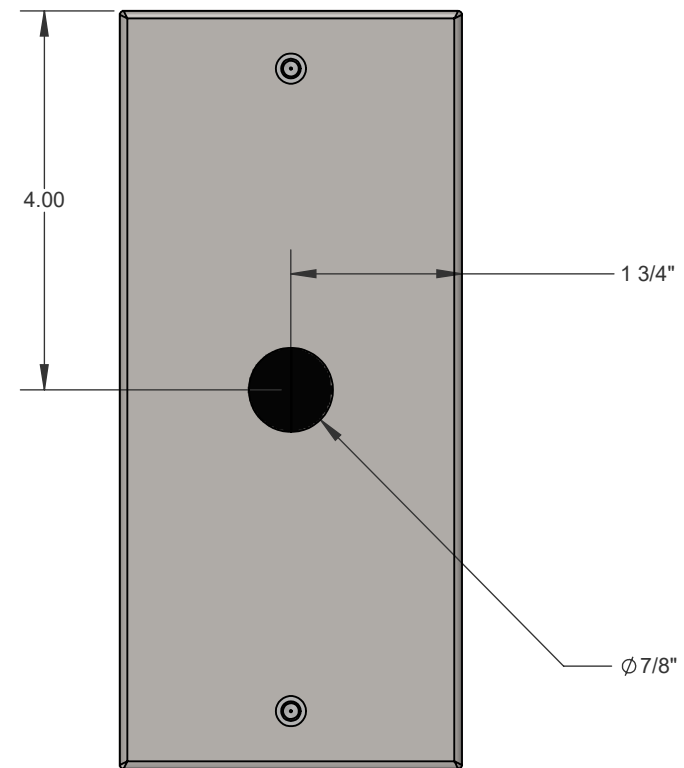

**NOTE:**

IF PART OF RETROFIT KIT SHIP ALL PARTS LOOSE

BACK VIEW  
DRILL HOLE IN CENTER

QTY.	PART NUMBER	DESCRIPTION
1	CCS-70174967	SWITCH, NON-ILLUM,PB ROUND,FLUSH,1NO GREEN
1	CCS-70174985	SWITCH, E-STOP,PUSH/PULL 40MM MUSHROOM(RED)
1	CCS-HW2B-M1F10L-Y	SWITCH, FLUSH-YELLOW
1	CCS-PS0509NBK	HUBBELL MULTI-POSITION SWIVELLOK 1/2" CONDUIT FITTING
1	P-DEC-226	START DECAL (GREEN W/ WHITE)
1	P-DEC-227	STOP DECAL (RED W/ WHITE)
1	P-DEC-228	PAUSE DECAL (YELLOW W/ WHITE)
1	P-POD-PB-SS	PUSH BUTTON ENCLOSURE 3 HOLE CUTOUT STAINLESS STEEL

 581 Ottawa Ave. Holland, MI 49423 616-494-0771-tommycarwash.com		PART NUMBER: <b>CCS-SSPS-WM-A</b>	REV. -
		DESCRIPTION: <b>START-STOP-PAUSE SS PUSH BUTTON STATION ASSEMBLY</b>	
DIMENSIONS: UNLESS STATED OTHERWISE: ALL DIMENSIONS ARE IN INCHES TOLERANCES: X:± 0.1 XX:± 0.01 XXX:± 0.005 ANGLE:± 0.5		MATERIAL: VARIES	FINISH: -
		DRAWN BY: DF	DATE: 11/18/2021
CONFIDENTIAL WARNING: THIS SHEET CONTAINS AND CONSTITUTES CONFIDENTIAL INFORMATION, IMAGES AND TRADE SECRETS OF TOMMY CAR WASH SYSTEMS. ANY UNAUTHORIZED USE OR PORTION THEREOF, IS STRICTLY PROHIBITED. THIS WORK IS THE EXCLUSIVE PROPERTY OF TOMMY CAR WASH SYSTEMS. ALL RIGHTS RESERVED		APPROVED BY: DB	DATE: 11/18/2021
	INITIAL RELEASE 11/18/2021	SCALE 1:2	SHEET 1 OF 1
NO.	REVISION/ISSUE	DATE	