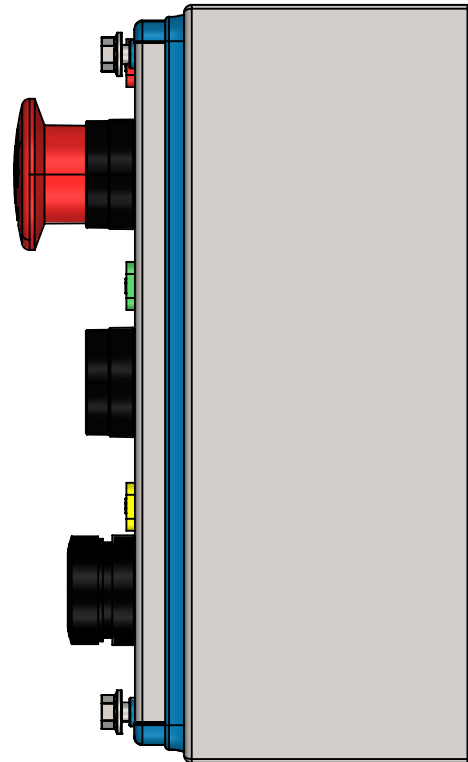

**NOTE:**

IF PART OF RETROFIT KIT SHIP ALL PARTS LOOSE

BACK VIEW  
DRILL HOLE IN CENTER

QTY.	PART NUMBER	DESCRIPTION
1	CCS-70174967	SWITCH, NON-ILLUM,PB ROUND,FLUSH,1NO GREEN
1	CCS-70174985	SWITCH, E-STOP,PUSH/PULL 40MM MUSHROOM(RED)
1	CCS-HW2B-M1F10L-Y	SWITCH, FLUSH-YELLOW
1	CCS-PS0509NBK	HUBBELL MULTI-POSITION SWIVELLOK 1/2" CONDUIT FITTING
1	P-DEC-226	START DECAL (GREEN W/ WHITE)
1	P-DEC-227	STOP DECAL (RED W/ WHITE)
1	P-DEC-228	PAUSE DECAL (YELLOW W/ WHITE)
1	P-POD-PB-SS	PUSH BUTTON ENCLOSURE 3 HOLE CUTOUT STAINLESS STEEL

 581 Ottawa Ave. Holland, MI 49423 616-494-0771-tommycarwash.com		PART NUMBER: <b>CCS-SSPS-WM-A</b>	REV. -
		DESCRIPTION: <b>START-STOP-PAUSE SS PUSH BUTTON STATION ASSEMBLY</b>	
DIMENSIONS: UNLESS STATED OTHERWISE: ALL DIMENSIONS ARE IN INCHES TOLERANCES: X:± 0.1 XX:± 0.01 XXX:± 0.005 ANGLE:± 0.5		MATERIAL: VARIES	FINISH: -
		DRAWN BY: DF	DATE: 11/18/2021
CONFIDENTIAL WARNING: THIS SHEET CONTAINS AND CONSTITUTES CONFIDENTIAL INFORMATION, IMAGES AND TRADE SECRETS OF TOMMY CAR WASH SYSTEMS. ANY UNAUTHORIZED USE OR PORTION THEREOF, IS STRICTLY PROHIBITED. THIS WORK IS THE EXCLUSIVE PROPERTY OF TOMMY CAR WASH SYSTEMS. ALL RIGHTS RESERVED		APPROVED BY: DB	DATE: 11/18/2021
	INITIAL RELEASE 11/18/2021	SCALE 1:2	SHEET 1 OF 1
NO.	REVISION/ISSUE	DATE	